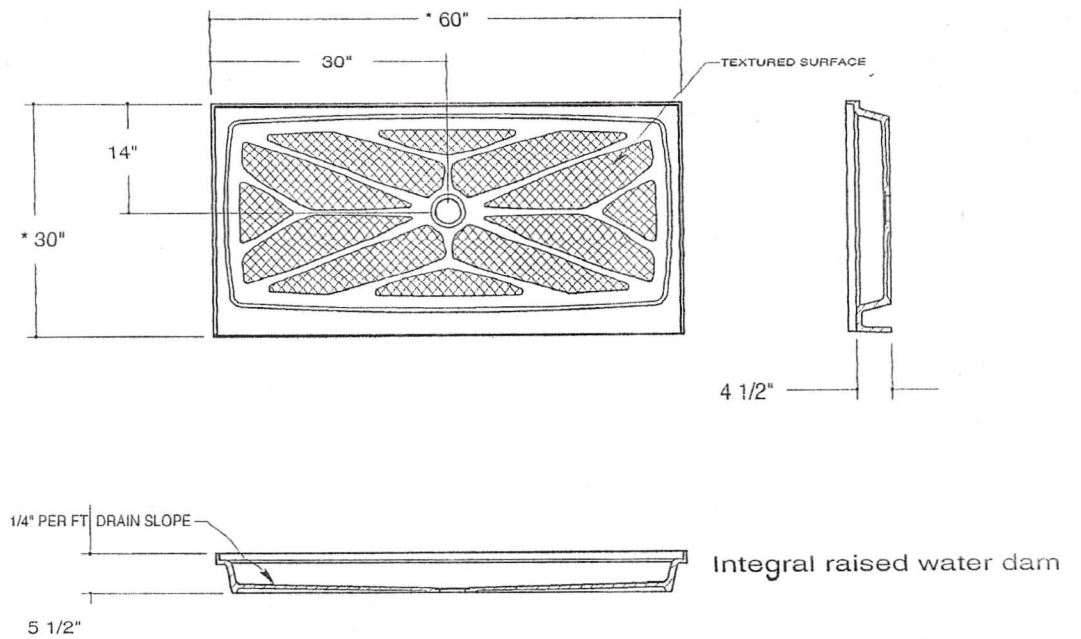

Micalline Products, INC

* Add 1/4" for rough opening

DESCRIPTION:
60 x 30 Shower Pan
Options: Matching Wall Surrounds