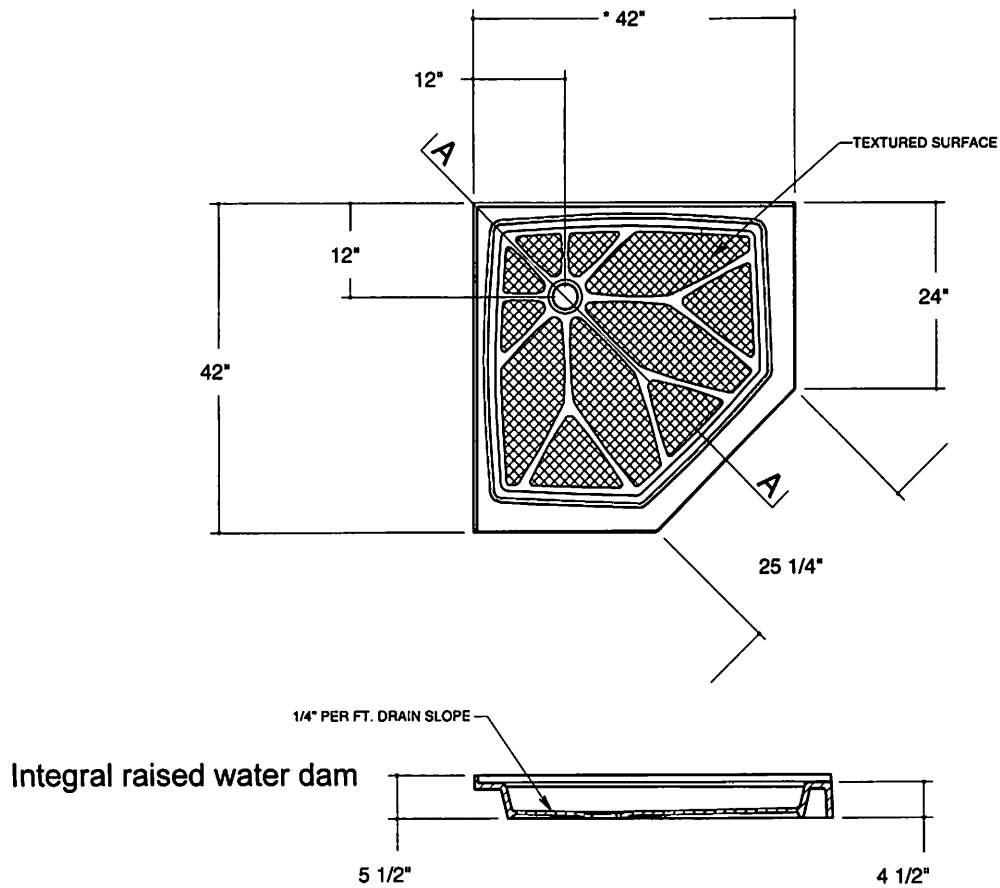

# Micalline Products, INC.

---

\* Add 1/4" for rough opening

**DESCRIPTION:**  
42x 42 Neo Angle Corner Shower Pan  
Options: Matching Wall Surrounds